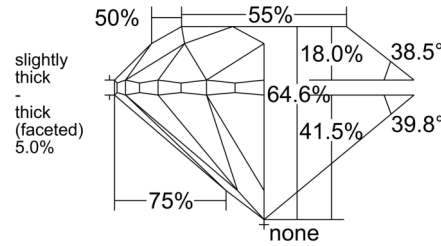

GIA NATURAL DIAMOND GRADING REPORT

December 09, 2024
GIA Report Number 5503942485
Shape and Cutting Style ..... Round Brilliant
Measurements ..... 6.18 - 6.25 x 4.02 mm

GRADING RESULTS

Carat Weight ..... 1.00 carat
Color Grade I
Clarity Grade VS1
Cut Grade ..... Very Good

ADDITIONAL GRADING INFORMATION

Polish ..... Excellent
Symmetry ..... Very Good
Fluorescence ..... None
Inscription(s): GIA 5503942485

PROPORTIONS

Profile to actual proportions