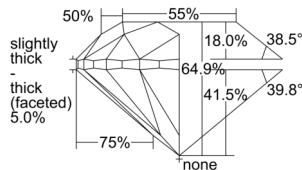

GIA®

FACSIMILE

GIA REPORT 5503794057

Verify this report at GIA.edu

GIA NATURAL DIAMOND DOSSIER®

November 11, 2024
GIA Report Number 5503794057
Shape and Cutting Style ..... Round Brilliant
Measurements ..... 5.71 - 5.79 x 3.74 mm

GRADING RESULTS

Carat Weight ..... 0.80 carat
Color Grade ..... F
Clarity Grade S11
Cut Grade ..... Very Good

ADDITIONAL GRADING INFORMATION

Polish ..... Very Good
Symmetry ..... Very Good
Fluorescence ..... Strong Blue
Clarity Characteristics ..... Crystal
Inscription(s): GIA 5503794057

PROPORTIONS

Profile to actual proportions

GRADING SCALES

GIA COLOR SCALE

COLORESS	D
	E
	F
	G
	H
	I
	J
NEAR COLORESS	K
	L
Faint	M
	N
	O
	P
Very Light	Q
	R
	S
	T
	U
	V
Light	W
	X
	Y
	Z

GIA CLARITY SCALE

VERY VERY SLIGHTLY INCLUDED	FLAWLESS
	INTERNALLY FLAWLESS
VERY SLIGHTLY INCLUDED	VVS₁
	VVS₂
SLIGHTLY INCLUDED	VS₁
	VS₂
INCLUDED	S1₁
	S1₂
	I₁
	I₂
	I₃

GIA CUT SCALE

EXCELLENT
VERY GOOD
GOOD
FAIR
POOR