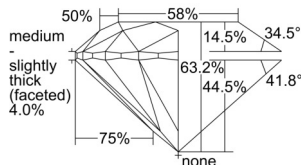

GIA®

FACSIMILE

GIA REPORT 5503352491

Verify this report at GIA.edu

GIA NATURAL DIAMOND DOSSIER®

September 05, 2024
GIA Report Number 5503352491
Shape and Cutting Style ..... Round Brilliant
Measurements ..... 5.36 - 5.38 x 3.40 mm

GRADING RESULTS

Carat Weight ..... 0.60 carat
Color Grade ..... J
Clarity Grade VS1
Cut Grade ..... Excellent

ADDITIONAL GRADING INFORMATION

Polish ..... Excellent
Symmetry ..... Excellent
Fluorescence ..... Medium Blue
Clarity Characteristics ..... Crystal
Inscription(s): GIA 5503352491

PROPORTIONS

Profile to actual proportions

GRADING SCALES

GIA COLOR SCALE	GIA CLARITY SCALE	GIA CUT SCALE	
D	FLAWLESS	EXCELLENT	
E	INTERNALLY FLAWLESS		
F		VVS₁	VERY GOOD
G	VVS₂		
H	VS₁	GOOD	
I	VS₂		
J	SI₁	FAIR	
K	SI₂		
L	I₁	POOR	
M			
N			
O	I₂		
P			
Q	I₃		
R			
S			
T			
U			
V			
W			
X			
Y			
Z