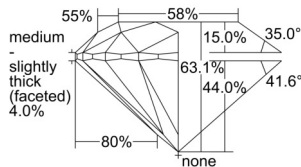

GIA®

FACSIMILE

GIA REPORT 5503350735

Verify this report at GIA.edu

GIA NATURAL DIAMOND DOSSIER®

September 05, 2024
GIA Report Number 5503350735
Shape and Cutting Style ..... Round Brilliant
Measurements ..... 5.14 - 5.17 x 3.25 mm

GRADING RESULTS

Carat Weight ..... 0.53 carat
Color Grade ..... J
Clarity Grade VS2
Cut Grade ..... Excellent

ADDITIONAL GRADING INFORMATION

Polish ..... Excellent
Symmetry ..... Excellent
Fluorescence ..... Medium Blue
Clarity Characteristics ..... Crystal, Cloud
Inscription(s): GIA 5503350735

PROPORTIONS

Profile to actual proportions

GRADING SCALES

GIA COLOR SCALE	GIA CLARITY SCALE	GIA CUT SCALE	
D	FLAWLESS	EXCELLENT	
E	INTERNALLY FLAWLESS		
F		VVS₁	VERY GOOD
G	VVS₂		
H	VS₁	GOOD	
I	VS₂		
J	SI₁	FAIR	
K	SI₂		
L	I₁	POOR	
M	I₂		
N	I₃		
O			
P			
Q			
R			
S			
T			
U			
V			
W			
X			
Y			
Z