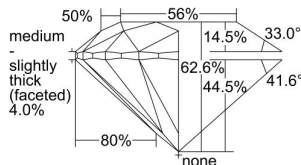

GIA®

FACSIMILE

GIA REPORT 5496764556

Verify this report at GIA.edu

GIA NATURAL DIAMOND DOSSIER®

June 26, 2024
GIA Report Number 5496764556
Shape and Cutting Style ..... Round Brilliant
Measurements ..... 4.27 - 4.30 x 2.68 mm

GRADING RESULTS

Carat Weight ..... 0.30 carat
Color Grade ..... D
Clarity Grade S11
Cut Grade ..... Excellent

ADDITIONAL GRADING INFORMATION

Polish ..... Excellent
Symmetry ..... Excellent
Fluorescence ..... None
Clarity Characteristics ..... Crystal
Inscription(s): GIA 5496764556

PROPORTIONS

Profile to actual proportions

GRADING SCALES

GIA COLOR SCALE

COLORLESS	D
	E
	F
	G
	H
	I
	J
NEAR COLORLESS	K
	L
	M
	N
	O
	P
	Q
	R
	S
	T
	U
	V
	W
	X
	Y
LIGHT	Z

GIA CLARITY SCALE

FLAWLESS	VERY VERY SLIGHTLY INCLUDED	VVS₁	VERY SLIGHTLY INCLUDED	SI₁	SLIGHTLY INCLUDED	I₁	
							FLAWLESS
INTERNALLY FLAWLESS	VERY SLIGHTLY INCLUDED	VVS₂	VERY SLIGHTLY INCLUDED	SI₂	SLIGHTLY INCLUDED	I₂	
		VS₁		VS₂		I₃	

GIA CUT SCALE

EXCELLENT
VERY GOOD
GOOD
FAIR
POOR