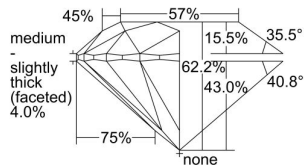

GIA®

FACSIMILE

GIA REPORT

5496158154

Verify this report at GIA.edu

GIA NATURAL DIAMOND DOSSIER®

April 25, 2024
GIA Report Number 5496158154
Shape and Cutting Style ..... Round Brilliant
Measurements ..... 4.43 - 4.46 x 2.77 mm

GRADING RESULTS

Carat Weight ..... 0.34 carat
Color Grade ..... G
Clarity Grade VS1
Cut Grade ..... Excellent

ADDITIONAL GRADING INFORMATION

Polish ..... Excellent
Symmetry ..... Excellent
Fluorescence ..... Medium Blue
Clarity Characteristics ..... Cloud, Needle, Pinpoint
Inscription(s): GIA 5496158154

PROPORTIONS

Profile to actual proportions

GRADING SCALES

GIA COLOR SCALE

COLORLESS	D
	E
	F
	G
	H
	I
	J
NEAR COLORLESS	K
	L
Faint	M
	N
	O
	P
	Q
Very Light	R
	S
	T
	U
	V
	W
	X
	Y
Light	Z

GIA CLARITY SCALE

FLAWLESS	VERY VERY SLIGHTLY INCLUDED	VS₁	VS₂	SI₁	SI₂	I₁	I₂	I₃			
									VERY SLIGHTLY INCLUDED	SLIGHTLY INCLUDED	INCLUDED

GIA CUT SCALE

EXCELLENT
VERY GOOD
GOOD
FAIR
POOR