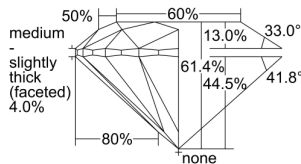

GIA®

FACSIMILE

GIA REPORT 5496080424

Verify this report at GIA.edu

GIA NATURAL DIAMOND DOSSIER®

April 16, 2024
GIA Report Number 5496080424
Shape and Cutting Style ..... Round Brilliant
Measurements ..... 4.76 - 4.80 x 2.94 mm

GRADING RESULTS

Carat Weight ..... 0.41 carat
Color Grade I
Clarity Grade VS1
Cut Grade ..... Excellent

ADDITIONAL GRADING INFORMATION

Polish ..... Excellent
Symmetry ..... Excellent
Fluorescence ..... Strong Blue
Clarity Characteristics ..... Crystal, Pinpoint
Inscription(s): GIA 5496080424

PROPORTIONS

Profile to actual proportions

GRADING SCALES

GIA COLOR SCALE	GIA CLARITY SCALE	GIA CUT SCALE	
D	FLAWLESS	EXCELLENT	
E	INTERNALLY FLAWLESS		
F		VVS₁	VERY GOOD
G	VVS₂		
H	VS₁	GOOD	
I	VS₂		
J	SI₁	FAIR	
K	SI₂		
L	I₁	POOR	
M			
N			
O	I₂		
P			
Q	I₃		
R			
S			
T			
U			
V			
W			
X			
Y			
Z