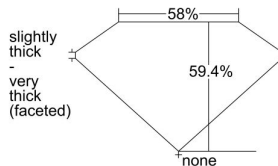

GIA®

FACSIMILE

GIA REPORT 5496073746

Verify this report at GIA.edu

GIA NATURAL DIAMOND DOSSIER®

April 15, 2024
GIA Report Number 5496073746
Shape and Cutting Style ..... Heart Brilliant
Measurements ..... 5.23 x 6.14 x 3.65 mm

GRADING RESULTS

Carat Weight ..... 0.70 carat
Color Grade ..... H
Clarity Grade ..... Internally Flawless

ADDITIONAL GRADING INFORMATION

Polish ..... Excellent
Symmetry ..... Good
Fluorescence ..... Faint
Clarity Characteristics ..... Minor Details of Polish
Inspection(s): GIA 5496073746

PROPORTIONS

Profile not to actual proportions

GRADING SCALES

GIA COLOR SCALE		GIA CLARITY SCALE			
COLORLESS	D	VERY SLIGHTLY INCLUDED	FLAWLESS		
	E		INTERNALLY FLAWLESS		
	F		VVS₁		
	G		VVS₂		
	NEAR COLORLESS	H	VERY SLIGHTLY INCLUDED	VS₁	
		I		VS₂	
		FAINT	J	SLIGHTLY INCLUDED	SI₁
			K		SI₂
	L		INCLUDED		I₁
	M			I₂	
N	I₃				
VERT LIGHT	O				
	P				
	Q				
	R				
	LIGHT	S			
		T			
U					
V					
	W				
	X				
	Y				
	Z