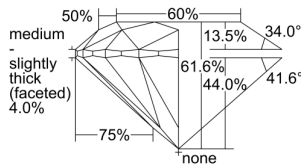

GIA®

FACSIMILE

GIA REPORT 5496070688

Verify this report at GIA.edu

GIA NATURAL DIAMOND DOSSIER®

April 15, 2024
GIA Report Number 5496070688
Shape and Cutting Style ..... Round Brilliant
Measurements ..... 4.50 - 4.51 x 2.78 mm

GRADING RESULTS

Carat Weight ..... 0.34 carat
Color Grade ..... H
Clarity Grade VS1
Cut Grade ..... Excellent

ADDITIONAL GRADING INFORMATION

Polish ..... Excellent
Symmetry ..... Excellent
Fluorescence ..... None
Clarity Characteristics ..... Cloud, Pinpoint
Inscription(s): GIA 5496070688

PROPORTIONS

Profile to actual proportions

GRADING SCALES

GIA COLOR SCALE	GIA CLARITY SCALE	GIA CUT SCALE	
D	FLAWLESS	EXCELLENT	
E	INTERNALLY FLAWLESS		
F		VVS₁	VERY GOOD
G	VVS₂		
H	VS₁	GOOD	
I	VS₂		
J	SI₁	FAIR	
K	SI₂		
L	I₁	POOR	
M	I₂		
N	I₃		
O			
P			
Q			
R			
S			
T			
U			
V			
W			
X			
Y			
Z