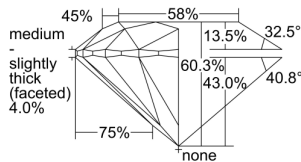

GIA®

FACSIMILE

GIA REPORT 5493920274

Verify this report at GIA.edu

GIA NATURAL DIAMOND DOSSIER®

July 15, 2024
GIA Report Number 5493920274
Shape and Cutting Style ..... Round Brilliant
Measurements ..... 4.51 - 4.53 x 2.72 mm

GRADING RESULTS

Carat Weight ..... 0.34 carat
Color Grade ..... F
Clarity Grade SI2
Cut Grade ..... Excellent

ADDITIONAL GRADING INFORMATION

Polish ..... Excellent
Symmetry ..... Excellent
Fluorescence ..... Medium Blue
Clarity Characteristics ..... Crystal
Inscription(s): GIA 5493920274

PROPORTIONS

Profile to actual proportions

GRADING SCALES

GIA COLOR SCALE	GIA CLARITY SCALE	GIA CUT SCALE	
D	FLAWLESS	EXCELLENT	
E	INTERNALLY FLAWLESS		
F		VVS₁	VERY GOOD
G	VVS₂		
H	VS₁	GOOD	
I	VS₂		
J	SI₁	FAIR	
K	SI₂		
L	I₁	POOR	
M	I₂		
N	I₃		
O			
P			
Q			
R			
S			
T			
U			
V			
W			
X			
Y			
Z