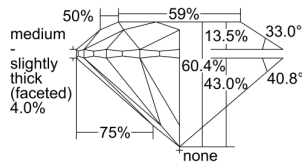

GIA®

FACSIMILE

GIA REPORT

5493784121

Verify this report at GIA.edu

GIA NATURAL DIAMOND DOSSIER®

June 28, 2024
GIA Report Number 5493784121
Shape and Cutting Style ..... Round Brilliant
Measurements ..... 4.76 - 4.78 x 2.88 mm

GRADING RESULTS

Carat Weight ..... 0.40 carat
Color Grade ..... G
Clarity Grade SI2
Cut Grade ..... Excellent

ADDITIONAL GRADING INFORMATION

Polish ..... Excellent
Symmetry ..... Excellent
Fluorescence ..... None
Clarity Characteristics ..... Crystal
Inscription(s): GIA 5493784121

PROPORTIONS

GRADING SCALES

GIA COLOR SCALE

COLORLESS	D
	E
	F
	G
	H
	I
	J
NEAR COLORLESS	K
	L
Faint	M
	N
	O
	P
	Q
Very Light	R
	S
	T
	U
	V
Light	W
	X
	Y
	Z

GIA CLARITY SCALE

FLAWLESS	VERY VERY SLIGHTLY INCLUDED	VVS₁	
			VVS₂
INTERNALLY FLAWLESS	VERY SLIGHTLY INCLUDED	VS₁	
		VS₂	
SLIGHTLY INCLUDED	SLIGHTLY INCLUDED	SI₁	
		SI₂	
INCLUDED	INCLUDED	I₁	
		I₂	
		I₃	

GIA CUT SCALE

EXCELLENT	VERY GOOD	GOOD	FAIR	POOR