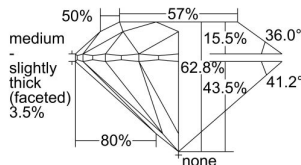

GIA®

FACSIMILE

GIA REPORT 5493769590

Verify this report at GIA.edu

GIA NATURAL DIAMOND DOSSIER®

June 28, 2024
GIA Report Number **5493769590**
Shape and Cutting Style ..... **Round Brilliant**
Measurements ..... **4.69 - 4.73 x 2.96 mm**

GRADING RESULTS

Carat Weight ..... **0.40 carat**
Color Grade ..... **D**
Clarity Grade **VS1**
Cut Grade ..... **Excellent**

ADDITIONAL GRADING INFORMATION

Polish ..... **Excellent**
Symmetry ..... **Very Good**
Fluorescence ..... **None**
Clarity Characteristics.....**Crystal, Pinpoint, Indented Natural**
Inscription(s): **GIA 5493769590**

PROPORTIONS

Profile to actual proportions