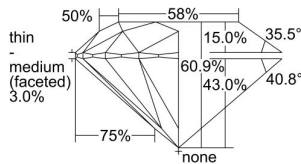

GIA®

FACSIMILE

GIA REPORT 5493644417

Verify this report at GIA.edu

GIA NATURAL DIAMOND DOSSIER®

June 13, 2024
GIA Report Number 5493644417
Shape and Cutting Style ..... Round Brilliant
Measurements ..... 4.88 - 4.91 x 2.98 mm

GRADING RESULTS

Carat Weight ..... 0.43 carat
Color Grade ..... J
Clarity Grade VS1
Cut Grade ..... Excellent

ADDITIONAL GRADING INFORMATION

Polish ..... Excellent
Symmetry ..... Excellent
Fluorescence ..... Medium Blue
Clarity Characteristics ..... Crystal, Feather, Pinpoint
Inscription(s): GIA 5493644417

PROPORTIONS

Profile to actual proportions