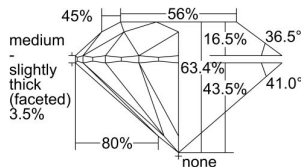

GIA®

FACSIMILE

GIA REPORT 5493372315

Verify this report at gia.edu

GIA NATURAL DIAMOND DOSSIER®

May 15, 2024
GIA Report Number 5493372315
Shape and Cutting Style ..... Round Brilliant
Measurements ..... 5.13 - 5.15 x 3.26 mm

GRADING RESULTS

Carat Weight ..... 0.53 carat
Color Grade ..... K
Clarity Grade S11
Cut Grade ..... Excellent

ADDITIONAL GRADING INFORMATION

Polish ..... Excellent
Symmetry ..... Excellent
Fluorescence ..... None
Clarity Characteristics ..... Cloud, Crystal
Inscription(s): GIA 5493372315

PROPORTIONS

Profile to actual proportions