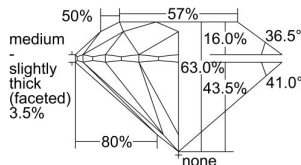

GIA®

FACSIMILE

GIA REPORT 5493174906

Verify this report at GIA.edu

GIA NATURAL DIAMOND DOSSIER®

April 24, 2024
GIA Report Number 5493174906
Shape and Cutting Style ..... Round Brilliant
Measurements ..... 4.68 - 4.71 x 2.96 mm

GRADING RESULTS

Carat Weight ..... 0.40 carat
Color Grade ..... E
Clarity Grade VVS1
Cut Grade ..... Excellent

ADDITIONAL GRADING INFORMATION

Polish ..... Excellent
Symmetry ..... Excellent
Fluorescence ..... Medium Blue
Clarity Characteristics ..... Pinpoint, Feather
Inscription(s): GIA 5493174906

PROPORTIONS

Profile to actual proportions

GRADING SCALES

GIA COLOR SCALE	GIA CLARITY SCALE	GIA CUT SCALE
D	FLAWLESS	EXCELLENT
E	FLAWLESS	
F	INTERNALLY FLAWLESS	VERY GOOD
G	FLAWLESS	
H	VVS₁	GOOD
I	VVS₂	
J	VS₁	FAIR
K	VS₂	
L	SI₁	POOR
M	SI₂	
N	I₁	
O	I₂	
P	I₃	
Q		
R		
S		
T		
U		
V		
W		
X		
Y		
Z