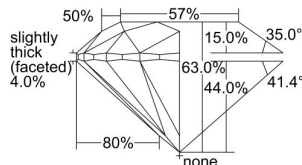

GIA®

FACSIMILE

GIA REPORT

5493172126

Verify this report at GIA.edu

GIA NATURAL DIAMOND DOSSIER®

April 24, 2024
GIA Report Number 5493172126
Shape and Cutting Style ..... Round Brilliant
Measurements ..... 5.26 - 5.28 x 3.32 mm

GRADING RESULTS

Carat Weight ..... 0.57 carat
Color Grade ..... F
Clarity Grade VS1
Cut Grade ..... Excellent

ADDITIONAL GRADING INFORMATION

Polish ..... Excellent
Symmetry ..... Excellent
Fluorescence ..... None
Clarity Characteristics..... Cloud, Pinpoint, Indented Natural
Inscription(s): GIA 5493172126

PROPORTIONS

GRADING SCALES

GIA COLOR SCALE

COLORESS	D
	E
	F
	G
	H
	I
	J
NEAR COLORESS	K
	L
FAIN	M
	N
	O
	P
VERY LIGHT	Q
	R
	S
	T
	U
	V
	W
	X
	Y
LIGHT	Z

GIA CLARITY SCALE

VERY VERY SLIGHTLY INCLUDED	FLAWLESS
	INTERNALLY FLAWLESS
VERY SLIGHTLY INCLUDED	VVS₁
	VVS₂
SLIGHTLY INCLUDED	VS₁
	VS₂
INCLUDED	SI₁
	SI₂
	I₁
	I₂
	I₃

GIA CUT SCALE

EXCELLENT
VERY GOOD
GOOD
FAIR
POOR