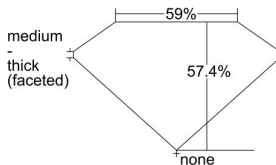

GIA®

FACSIMILE

GIA REPORT 5493154327

Verify this report at GIA.edu

GIA NATURAL DIAMOND DOSSIER®

April 22, 2024
GIA Report Number 5493154327
Shape and Cutting Style ..... Heart Brilliant
Measurements ..... 4.95 x 5.73 x 3.29 mm

GRADING RESULTS

Carat Weight ..... 0.55 carat
Color Grade ..... G
Clarity Grade VVS1

ADDITIONAL GRADING INFORMATION

Polish ..... Excellent
Symmetry ..... Very Good
Fluorescence ..... None
Clarity Characteristics ..... Pinpoint
Inscription(s): GIA 5493154327

PROPORTIONS

Profile not to actual proportions

GRADING SCALES

GIA COLOR SCALE		GIA CLARITY SCALE			
COLORLESS	D	VERY VERY SLIGHTLY INCLUDED	FLAWLESS		
	E		INTERNALLY FLAWLESS		
	F	VERY SLIGHTLY INCLUDED	VVS₁		
	G		VVS₂		
	H		VS₁		
	NEAR COLORLESS	I	SLIGHTLY INCLUDED	VS₂	
		J		SI₁	
		FAINT	K	INCLUDED	SI₂
			L		I₁
			M		I₂
VERT LIGHT	N	LIGHT	I₃		
	O				
	P				
	Q				
	R