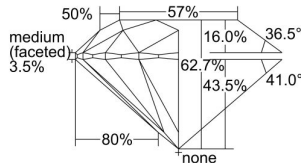

GIA®

FACSIMILE

GIA REPORT 5493149859

Verify this report at GIA.edu

GIA NATURAL DIAMOND DOSSIER®

April 26, 2024
GIA Report Number 5493149859
Shape and Cutting Style ..... Round Brilliant
Measurements ..... 5.15 - 5.19 x 3.24 mm

GRADING RESULTS

Carat Weight ..... 0.53 carat
Color Grade ..... F
Clarity Grade S11
Cut Grade ..... Excellent

ADDITIONAL GRADING INFORMATION

Polish ..... Excellent
Symmetry ..... Excellent
Fluorescence ..... Faint
Clarity Characteristics ..... Cloud, Feather
Inscription(s): GIA 5493149859

PROPORTIONS

Profile to actual proportions

GRADING SCALES

GIA COLOR SCALE	GIA CLARITY SCALE	GIA CUT SCALE	
D	FLAWLESS	EXCELLENT	
E	INTERNALLY FLAWLESS		
F		VVS₁	VERY GOOD
G	VVS₂		
H	VS₁	GOOD	
I	VS₂		
J	S1₁	FAIR	
K	S1₂		
L	I₁	POOR	
M	I₂		
N	I₃		
O			
P			
Q			
R			
S			
T			
U			
V			
W			
X			
Y			
Z