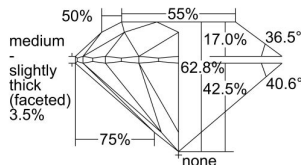

GIA®

FACSIMILE

GIA REPORT 5493146924

Verify this report at GIA.edu

GIA NATURAL DIAMOND DOSSIER®

April 25, 2024
GIA Report Number 5493146924
Shape and Cutting Style ..... Round Brilliant
Measurements ..... 5.81 - 5.84 x 3.66 mm

GRADING RESULTS

Carat Weight ..... 0.76 carat
Color Grade I
Clarity Grade VS1
Cut Grade ..... Excellent

ADDITIONAL GRADING INFORMATION

Polish ..... Excellent
Symmetry ..... Excellent
Fluorescence ..... None
Clarity Characteristics ..... Cloud, Crystal, Pinpoint
Inspection(s): GIA 5493146924

PROPORTIONS

Profile to actual proportions

GRADING SCALES

GIA COLOR SCALE	GIA CLARITY SCALE	GIA CUT SCALE
D	FLAWLESS	EXCELLENT
E	INTERNALLY FLAWLESS	
F	VVS₁	VERY GOOD
G		
H	VS₁	GOOD
I		
J	SI₁	FAIR
K		
L	I₁	POOR
M		
N	I₂	
O		
P	I₃	
Q		
R		
S		
T		
U		
V		
W		
X		
Y		
Z