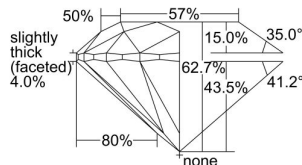

GIA®

FACSIMILE

GIA REPORT

5493100630

Verify this report at GIA.edu

GIA NATURAL DIAMOND DOSSIER®

April 17, 2024
GIA Report Number 5493100630
Shape and Cutting Style ..... Round Brilliant
Measurements ..... 5.16 - 5.18 x 3.24 mm

GRADING RESULTS

Carat Weight ..... 0.53 carat
Color Grade ..... K
Clarity Grade S11
Cut Grade ..... Excellent

ADDITIONAL GRADING INFORMATION

Polish ..... Excellent
Symmetry ..... Excellent
Fluorescence ..... Faint
Clarity Characteristics ..... Crystal
Inscription(s): GIA 5493100630

PROPORTIONS

Profile to actual proportions

GRADING SCALES

GIA COLOR SCALE

COLORED	D
	E
	F
	G
	H
	I
	J
NEAR COLORLESS	K
	L
	M
	N
	O
	P
	Q
	R
	S
	T
	U
	V
	W
	X
	Y
LIGHT	Z

GIA CLARITY SCALE

FLAWLESS	INTERNAL FLAWLESS	
		FLAWLESS
VERY VERY SLIGHTLY INCLUDED	VVS₁	
	VVS₂	
VERY SLIGHTLY INCLUDED	VS₁	
	VS₂	
SLIGHTLY INCLUDED	SI₁	
	SI₂	
INCLUDED	I₁	
	I₂	
	I₃	

GIA CUT SCALE

EXCELLENT
VERY GOOD
GOOD
FAIR
POOR