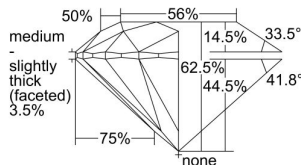

GIA®

FACSIMILE

GIA REPORT 5493002346

Verify this report at GIA.edu

GIA NATURAL DIAMOND DOSSIER®

April 05, 2024
GIA Report Number 5493002346
Shape and Cutting Style ..... Round Brilliant
Measurements ..... 4.31 - 4.34 x 2.71 mm

GRADING RESULTS

Carat Weight ..... 0.30 carat
Color Grade ..... E
Clarity Grade VS1
Cut Grade ..... Excellent

ADDITIONAL GRADING INFORMATION

Polish ..... Excellent
Symmetry ..... Excellent
Fluorescence ..... Medium Blue
Clarity Characteristics ..... Crystal
Inscription(s): GIA 5493002346

PROPORTIONS

Profile to actual proportions