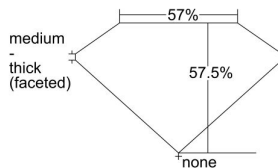

GIA®

FACSIMILE

GIA REPORT 5486802048

Verify this report at GIA.edu

GIA NATURAL DIAMOND DOSSIER®

March 13, 2024
GIA Report Number 5486802048
Shape and Cutting Style ..... Heart Brilliant
Measurements ..... 4.43 x 4.91 x 2.83 mm

GRADING RESULTS

Carat Weight ..... 0.35 carat
Color Grade ..... F
Clarity Grade VVS2

ADDITIONAL GRADING INFORMATION

Polish ..... Excellent
Symmetry ..... Excellent
Fluorescence ..... None
Clarity Characteristics ..... Cloud, Pinpoint
Inspection(s): GIA 5486802048

PROPORTIONS

Profile not to actual proportions

GRADING SCALES

GIA COLOR SCALE		GIA CLARITY SCALE			
COLORLESS	D	VERY VERY SLIGHTLY INCLUDED	FLAWLESS		
	E		INTERNALLY FLAWLESS		
	F		VVS₁		
	NEAR COLORLESS	G	VVS₂		
		H	VERY SLIGHTLY INCLUDED	VS₁	
		I		VS₂	
		FAINT	J	SLIGHTLY INCLUDED	SI₁
			K		SI₂
	L		INCLUDED		I₁
	M			I₂	
VERT LIGHT	N		INCLUDED	I₃	
	O				
	P				
	Q				
	R				
LIGHT	S				
	T				
	U				
	V				
	W				
	X				
	Y				
	Z