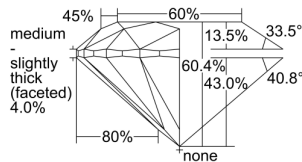

GIA®

FACSIMILE

GIA REPORT

5486746117

Verify this report at GIA.edu

GIA NATURAL DIAMOND DOSSIER®

March 07, 2024
GIA Report Number **5486746117**
Shape and Cutting Style ..... **Round Brilliant**
Measurements ..... **4.90 - 4.93 x 2.97 mm**

GRADING RESULTS

Carat Weight ..... **0.44 carat**
Color Grade ..... **G**
Clarity Grade **VVS2**
Cut Grade ..... **Excellent**

ADDITIONAL GRADING INFORMATION

Polish ..... **Excellent**
Symmetry ..... **Excellent**
Fluorescence ..... **None**
Clarity Characteristics..... **Cloud, Pinpoint, Indented Natural, Surface Graining**

Inscription(s): GIA 5486746117

PROPORTIONS

Profile to actual proportions

GRADING SCALES

GIA COLOR SCALE

COLORLESS	D
	E
	F
	G
	H
	I
	J
NEAR COLORLESS	K
	L
FAINT	M
	N
	O
	P
	R
	S
	T
	U
	V
	W
	X
	Y
LIGHT	Z

GIA CLARITY SCALE

FLAWLESS	VERY VERY SLIGHTLY INCLUDED	VVS₁	VVS₂	VS₁	VS₂	SI₁	SI₂	I₁	I₂	I₃	
											INTERNALLY FLAWLESS

GIA CUT SCALE

EXCELLENT
VERY GOOD
GOOD
FAIR
POOR