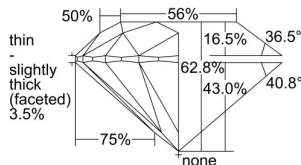

GIA®

FACSIMILE

GIA REPORT 5486696984

Verify this report at GIA.edu

GIA NATURAL DIAMOND DOSSIER®

February 29, 2024
GIA Report Number 5486696984
Shape and Cutting Style ..... Round Brilliant
Measurements ..... 4.67 - 4.72 x 2.95 mm

GRADING RESULTS

Carat Weight ..... 0.40 carat
Color Grade ..... G
Clarity Grade VS1
Cut Grade ..... Excellent

ADDITIONAL GRADING INFORMATION

Polish ..... Excellent
Symmetry ..... Excellent
Fluorescence ..... Medium Blue
Clarity Characteristics..... Crystal, Pinpoint, Indented Natural
Inscription(s): GIA 5486696984

PROPORTIONS

Profile to actual proportions

GRADING SCALES

GIA COLOR SCALE	GIA CLARITY SCALE	GIA CUT SCALE
COLOREDNESS D	FLAWLESS	EXCELLENT
E	INTERNALLY FLAWLESS	
F	VVS₁	VERY GOOD
G		
H	VVS₂	GOOD
I	VS₁	
J	VS₂	FAIR
K	SI₁	
L	SI₂	POOR
M	I₁	
N	I₂	
O	I₃	
P		
Q		
R		
S		
T		
U		
V		
W		
X		
Y		
Z