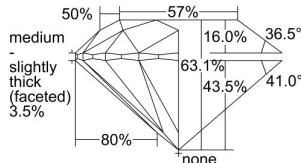

GIA®

FACSIMILE

GIA REPORT 5486688658

Verify this report at GIA.edu

GIA NATURAL DIAMOND DOSSIER®

March 01, 2024
GIA Report Number 5486688658
Shape and Cutting Style ..... Round Brilliant
Measurements ..... 4.45 - 4.48 x 2.82 mm

GRADING RESULTS

Carat Weight ..... 0.34 carat
Color Grade ..... G
Clarity Grade VS1
Cut Grade ..... Excellent

ADDITIONAL GRADING INFORMATION

Polish ..... Excellent
Symmetry ..... Excellent
Fluorescence ..... None
Clarity Characteristics ..... Crystal, Pinpoint
Inscription(s): GIA 5486688658

PROPORTIONS

Profile to actual proportions