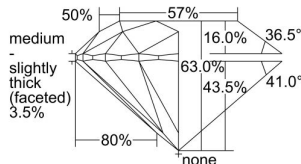

GIA®

FACSIMILE

GIA REPORT 5486595208

Verify this report at GIA.edu

GIA NATURAL DIAMOND DOSSIER®

February 19, 2024
GIA Report Number 5486595208
Shape and Cutting Style ..... Round Brilliant
Measurements ..... 4.26 - 4.29 x 2.69 mm

GRADING RESULTS

Carat Weight ..... 0.30 carat
Color Grade ..... D
Clarity Grade VS1
Cut Grade ..... Excellent

ADDITIONAL GRADING INFORMATION

Polish ..... Excellent
Symmetry ..... Excellent
Fluorescence ..... Medium Blue
Clarity Characteristics ..... Crystal, Cloud
Inscription(s): GIA 5486595208

PROPORTIONS

Profile to actual proportions

GRADING SCALES

GIA COLOR SCALE

COLORLESS	D
	E
	F
	G
	H
	I
	J
NEAR COLORLESS	K
	L
Faint	M
	N
	O
	P
Very Light	Q
	R
	S
	T
	U
	V
	W
	X
	Y
Light	Z

GIA CLARITY SCALE

FLAWLESS	VERY VERY SLIGHTLY INCLUDED	VS₁	VS₂	VS₁	VS₂	SI₁	SI₂	I₁	I₂	I₃		
											FLAWLESS	INTERNALLY FLAWLESS

GIA CUT SCALE

EXCELLENT
VERY GOOD
GOOD
FAIR
POOR