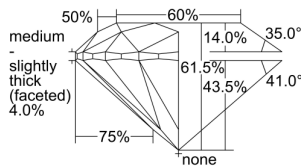

GIA®

FACSIMILE

GIA REPORT 5486579563

Verify this report at GIA.edu

GIA NATURAL DIAMOND DOSSIER®

February 16, 2024
GIA Report Number 5486579563
Shape and Cutting Style ..... Round Brilliant
Measurements ..... 4.29 - 4.32 x 2.65 mm

GRADING RESULTS

Carat Weight ..... 0.30 carat
Color Grade ..... G
Clarity Grade VS1
Cut Grade ..... Excellent

ADDITIONAL GRADING INFORMATION

Polish ..... Excellent
Symmetry ..... Excellent
Fluorescence ..... Faint
Clarity Characteristics..... Crystal, Feather, Pinpoint
Inscription(s): GIA 5486579563

PROPORTIONS

Profile to actual proportions

GRADING SCALES

GIA COLOR SCALE	GIA CLARITY SCALE	GIA CUT SCALE	
D	FLAWLESS	EXCELLENT	
E	INTERNALLY FLAWLESS		
F		VVS₁	VERY GOOD
G	VVS₂		
H	VS₁	GOOD	
I	VS₂		
J	SI₁	FAIR	
K	SI₂		
L	I₁	POOR	
M	I₂		
N	I₃		
O			
P			
Q			
R			
S			
T			
U			
V			
W			
X			
Y			
Z