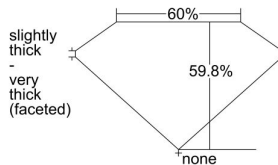

GIA®

FACSIMILE

GIA REPORT 5486400611

Verify this report at GIA.edu

GIA NATURAL DIAMOND DOSSIER®

January 23, 2024
GIA Report Number 5486400611
Shape and Cutting Style ..... Heart Brilliant
Measurements ..... 3.93 x 4.63 x 2.77 mm

GRADING RESULTS

Carat Weight ..... 0.30 carat
Color Grade ..... E
Clarity Grade VVS1

ADDITIONAL GRADING INFORMATION

Polish ..... Excellent
Symmetry ..... Excellent
Fluorescence ..... Medium Blue
Clarity Characteristics ..... Feather
Inscription(s): GIA 5486400611

PROPORTIONS

Profile not to actual proportions

GRADING SCALES

GIA COLOR SCALE		GIA CLARITY SCALE	
COLORLESS	D	VERY VERY SLIGHTLY INCLUDED	FLAWLESS
	E		INTERNALLY FLAWLESS
	F		VVS₁
	G		VVS₂
	H		VS₁
	I		VS₂
	J		SI₁
	K		SI₂
	L		I₁
	M		I₂
NEAR COLORLESS	N	SLIGHTLY INCLUDED	I₃
	O		
	P		
	Q		
FAINT	R	INCLUDED	
	S		
	T		
	U		
VERT LIGHT	V		
	W		
	X		
	Y		
LIGHT	Z