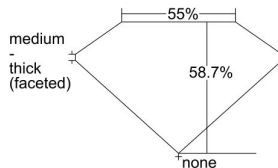

GIA®

FACSIMILE

GIA REPORT

5486239591

Verify this report at GIA.edu

GIA NATURAL DIAMOND DOSSIER®

December 27, 2023
GIA Report Number 5486239591
Shape and Cutting Style ..... Heart Brilliant
Measurements ..... 4.21 x 4.92 x 2.89 mm

GRADING RESULTS

Carat Weight ..... 0.35 carat
Color Grade ..... D
Clarity Grade VS1

ADDITIONAL GRADING INFORMATION

Polish ..... Very Good
Symmetry ..... Very Good
Fluorescence ..... Strong Blue
Clarity Characteristics..... Crystal, Cloud, Pinpoint
Inspection(s): GIA 5486239591

PROPORTIONS

Profile not to actual proportions

GRADING SCALES

GIA COLOR SCALE		GIA CLARITY SCALE			
COLORLESS	D	VERY VERY SLIGHTLY INCLUDED	FLAWLESS		
	E		INTERNALLY FLAWLESS		
	F		VVS₁		
	NEAR COLORLESS	G	VVS₂		
		H	VERY SLIGHTLY INCLUDED	VS₁	
		I		VS₂	
		FAINT	J	SLIGHTLY INCLUDED	SI₁
			K		SI₂
	L		INCLUDED		I₁
	M			I₂	
VERT LIGHT	N		INCLUDED	I₃	
	O				
	P				
	LIGHT	Q			
		R			
S