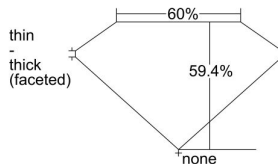

GIA®

FACSIMILE

GIA REPORT 5486207811

Verify this report at GIA.edu

GIA NATURAL DIAMOND DOSSIER®

December 22, 2023
GIA Report Number **5486207811**
Shape and Cutting Style ..... **Heart Brilliant**
Measurements ..... **5.23 x 5.91 x 3.51 mm**

GRADING RESULTS

Carat Weight ..... **0.61 carat**
Color Grade ..... **L**
Clarity Grade **VS1**

ADDITIONAL GRADING INFORMATION

Polish ..... **Very Good**
Symmetry ..... **Very Good**
Fluorescence ..... **Strong Blue**
Clarity Characteristics ..... **Cloud, Pinpoint**
Inscription(s): **GIA 5486207811**

PROPORTIONS

Profile not to actual proportions

GRADING SCALES

GIA COLOR SCALE		GIA CLARITY SCALE			
COLORLESS	D	VERY VERY SLIGHTLY INCLUDED	FLAWLESS		
	E		INTERNALLY FLAWLESS		
	F	VERY SLIGHTLY INCLUDED	VVS₁		
	G		VVS₂		
	H		VS₁		
	NEAR COLORLESS	I	SLIGHTLY INCLUDED	VS₂	
		J		SI₁	
		FAINT	K	INCLUDED	SI₂
			L		I₁
			M		I₂
VERT LIGHT	N	LIGHT	I₃		
	O				
	P				
	Q				
	R