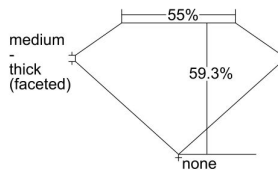

GIA®

FACSIMILE

GIA REPORT 5483877282

Verify this report at GIA.edu

GIA NATURAL DIAMOND DOSSIER®

March 20, 2024
GIA Report Number **5483877282**
Shape and Cutting Style ..... **Heart Brilliant**
Measurements ..... **4.56 x 5.34 x 3.16 mm**

GRADING RESULTS

Carat Weight ..... **0.45 carat**
Color Grade ..... **D**
Clarity Grade **VS1**

ADDITIONAL GRADING INFORMATION

Polish ..... **Excellent**
Symmetry ..... **Excellent**
Fluorescence ..... **None**
Clarity Characteristics..... **Crystal, Needle, Pinpoint**
Inscription(s): **GIA 5483877282**

PROPORTIONS

Profile not to actual proportions

GRADING SCALES

GIA COLOR SCALE		GIA CLARITY SCALE			
COLORLESS	D	VERY VERY SLIGHTLY INCLUDED	FLAWLESS		
	E		INTERNALLY FLAWLESS		
	F	VERY SLIGHTLY INCLUDED	VVS₁		
	G		VVS₂		
	H		VS₁		
	NEAR COLORLESS	I	SLIGHTLY INCLUDED	VS₂	
		J		SI₁	
		FAINT	K	INCLUDED	SI₂
			L		I₁
			M		I₂
VERT LIGHT	N	LIGHT	I₃		
	O				
	P				
	Q				
	R