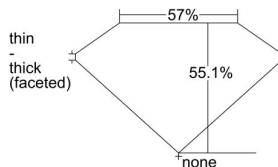

GIA®

FACSIMILE

GIA REPORT 5483840440

Verify this report at GIA.edu

GIA NATURAL DIAMOND DOSSIER®

March 18, 2024
GIA Report Number **5483840440**
Shape and Cutting Style ..... **Heart Brilliant**
Measurements ..... **5.09 x 5.63 x 3.10 mm**

GRADING RESULTS

Carat Weight ..... **0.51 carat**
Color Grade ..... **E**
Clarity Grade **VS1**

ADDITIONAL GRADING INFORMATION

Polish ..... **Excellent**
Symmetry ..... **Very Good**
Fluorescence ..... **Medium Blue**
Clarity Characteristics..... **Crystal, Cloud, Pinpoint**
Inscription(s): **GIA 5483840440**

PROPORTIONS

Profile not to actual proportions

GRADING SCALES

GIA COLOR SCALE		GIA CLARITY SCALE			
COLORLESS	D	VERY VERY SLIGHTLY INCLUDED	FLAWLESS		
	E		INTERNALLY FLAWLESS		
	F	VERY SLIGHTLY INCLUDED	VVS₁		
	G		VVS₂		
	H		VS₁		
	NEAR COLORLESS	I	SLIGHTLY INCLUDED	VS₂	
		J		SI₁	
		FAINT	K	INCLUDED	SI₂
			L		I₁
			M		I₂
VERT LIGHT	N	LIGHT	I₃		
	O				
	P				
	Q				
	R