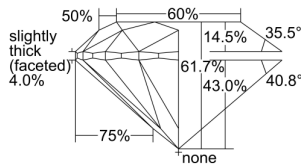

GIA®

FACSIMILE

GIA REPORT 5483824543

Verify this report at GIA.edu

GIA NATURAL DIAMOND DOSSIER®

March 14, 2024
GIA Report Number 5483824543
Shape and Cutting Style ..... Round Brilliant
Measurements ..... 5.12 - 5.16 x 3.17 mm

GRADING RESULTS

Carat Weight ..... 0.52 carat
Color Grade ..... K
Clarity Grade VS1
Cut Grade ..... Excellent

ADDITIONAL GRADING INFORMATION

Polish ..... Excellent
Symmetry ..... Excellent
Fluorescence ..... Faint
Clarity Characteristics..... Crystal, Cloud, Pinpoint
Inspection(s): GIA 5483824543

PROPORTIONS

Profile to actual proportions