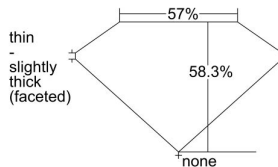

GIA®

FACSIMILE

GIA REPORT 5483802030

Verify this report at gia.edu

GIA NATURAL DIAMOND DOSSIER®

March 13, 2024
GIA Report Number **5483802030**
Shape and Cutting Style ..... **Heart Brilliant**
Measurements ..... **4.80 x 5.60 x 3.26 mm**

GRADING RESULTS

Carat Weight ..... **0.52 carat**
Color Grade ..... **D**
Clarity Grade ..... **Internally Flawless**

ADDITIONAL GRADING INFORMATION

Polish ..... **Excellent**
Symmetry ..... **Excellent**
Fluorescence ..... **Medium Blue**
Clarity Characteristics..... **Minor Details of Polish**
Inscription(s): GIA 5483802030

PROPORTIONS

Profile not to actual proportions

GRADING SCALES

GIA COLOR SCALE		GIA CLARITY SCALE			
COLORLESS	D	VERY VERY SLIGHTLY INCLUDED	FLAWLESS		
	E		INTERNALLY FLAWLESS		
	F	VERY SLIGHTLY INCLUDED	VVS₁		
	G		VVS₂		
	H		VS₁		
	NEAR COLORLESS	I	SLIGHTLY INCLUDED	VS₂	
		J		SI₁	
		FAINT	K	INCLUDED	SI₂
			L		I₁
			M		I₂
VERY LIGHT			N	LIGHT	I₃
			O		
			P		
	Q				
LIGHT	R				
	S				
	T				
	U				
	V				
	W				
	X				
	Y				
	Z