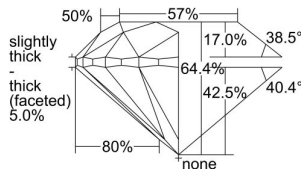

GIA®

FACSIMILE

GIA REPORT 5483760829

Verify this report at GIA.edu

GIA NATURAL DIAMOND DOSSIER®

March 07, 2024
GIA Report Number **5483760829**
Shape and Cutting Style ..... **Round Brilliant**
Measurements ..... **5.51 - 5.57 x 3.57 mm**

GRADING RESULTS

Carat Weight ..... **0.70 carat**
Color Grade ..... **N**
Clarity Grade **S11**
Cut Grade ..... **Very Good**

ADDITIONAL GRADING INFORMATION

Polish ..... **Excellent**
Symmetry ..... **Very Good**
Fluorescence ..... **Faint**
Clarity Characteristics..... **Cloud, Crystal, Feather**
Inscription(s): **GIA 5483760829**

PROPORTIONS

Profile to actual proportions

GRADING SCALES

GIA COLOR SCALE	GIA CLARITY SCALE	GIA CUT SCALE	
D	FLAWLESS	EXCELLENT	
E	INTERNALLY FLAWLESS		
F		VVS₁	VERY GOOD
G	VVS₂		
H	VS₁	GOOD	
I	VS₂		
J	S1₁	FAIR	
K	S1₂		
L	I₁	POOR	
M	I₂		
N	I₃		
O			
P			
Q			
R			
S			
T			
U			
V			
W			
X			
Y			
Z