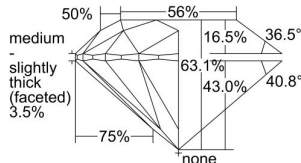

GIA®

FACSIMILE

GIA REPORT 5483653364

Verify this report at GIA.edu

GIA NATURAL DIAMOND DOSSIER®

February 23, 2024

GIA Report Number 5483653364

Shape and Cutting Style ..... Round Brilliant

Measurements ..... 5.87 - 5.92 x 3.72 mm

GRADING RESULTS

Carat Weight ..... 0.80 carat

Color Grade ..... E

Clarity Grade S11

Cut Grade ..... Excellent

ADDITIONAL GRADING INFORMATION

Polish ..... Excellent

Symmetry ..... Excellent

Fluorescence ..... None

Clarity Characteristics..... Crystal, Needle

Inscription(s): GIA 5483653364

PROPORTIONS

Profile to actual proportions

GRADING SCALES

GIA COLOR SCALE

COLORESS	D
	E
	F
	G
	H
	I
	J
NEAR COLORESS	K
	L
FANIT	M
	N
	O
	P
VERY LIGHT	R
	S
	T
	U
	V
	W
	X
	Y
LIGHT	Z

GIA CLARITY SCALE

VERY VERY SLIGHTLY INCLUDED	FLAWLESS
	INTERNALLY FLAWLESS
VERY SLIGHTLY INCLUDED	VVS₁
	VVS₂
SLIGHTLY INCLUDED	VS₁
	VS₂
INCLUDED	S1₁
	S1₂
	I₁
	I₂
	I₃

GIA CUT SCALE

EXCELLENT
VERY GOOD
GOOD
FAIR
POOR