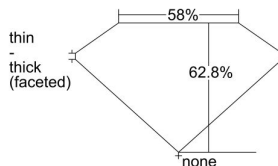

GIA®

FACSIMILE

GIA REPORT 5483624131

Verify this report at GIA.edu

GIA NATURAL DIAMOND DOSSIER®

February 22, 2024
GIA Report Number 5483624131
Shape and Cutting Style ..... Oval Brilliant
Measurements ..... 6.89 x 4.24 x 2.66 mm

GRADING RESULTS

Carat Weight ..... 0.50 carat
Color Grade ..... F
Clarity Grade VS1

ADDITIONAL GRADING INFORMATION

Polish ..... Very Good
Symmetry ..... Very Good
Fluorescence ..... Medium Blue
Clarity Characteristics..... Crystal, Pinpoint, Indented Natural
Inscription(s): GIA 5483624131

PROPORTIONS

Profile not to actual proportions

GRADING SCALES

GIA COLOR SCALE		GIA CLARITY SCALE			
COLORLESS	D	VERY VERY SLIGHTLY INCLUDED	FLAWLESS		
	E		INTERNALLY FLAWLESS		
	F	VERY SLIGHTLY INCLUDED	VVS₁		
	G		VVS₂		
	H		VS₁		
	NEAR COLORLESS	I	SLIGHTLY INCLUDED	VS₂	
		J		SI₁	
		FAINT	K	INCLUDED	SI₂
			L		I₁
			M		I₂
VERT LIGHT	N	LIGHT	I₃		
	O				
	P				
	Q				
	R