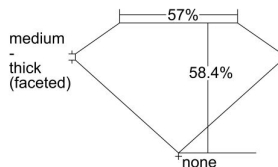

GIA®

FACSIMILE

GIA REPORT 5483479106

Verify this report at GIA.edu

GIA NATURAL DIAMOND DOSSIER®

February 02, 2024
GIA Report Number 5483479106
Shape and Cutting Style ..... Heart Brilliant
Measurements ..... 4.48 x 5.20 x 3.04 mm

GRADING RESULTS

Carat Weight ..... 0.40 carat
Color Grade ..... D
Clarity Grade VVS2

ADDITIONAL GRADING INFORMATION

Polish ..... Excellent
Symmetry ..... Very Good
Fluorescence ..... Strong Blue
Clarity Characteristics..... Cloud, Pinpoint, Surface Graining
Inscription(s): GIA 5483479106

PROPORTIONS

Profile not to actual proportions

GRADING SCALES

GIA COLOR SCALE		GIA CLARITY SCALE			
COLORLESS	D	VERY VERY SLIGHTLY INCLUDED	FLAWLESS		
	E		INTERNALLY FLAWLESS		
	F		VVS₁		
	NEAR COLORLESS	G	VERY SLIGHTLY INCLUDED	VVS₂	
		H		VS₁	
		FANT	I	SLIGHTLY INCLUDED	VS₂
			J		SI₁
	LIGHT	K	INCLUDED	SI₂	
		L		I₁	
		M		I₂	
VERT LIGHT		N	INCLUDED	I₃	
		O			
		P			
LIGHT		Q			
		R			
	S				
	T				
	Z