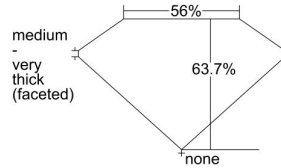

GIA®

FACSIMILE

GIA REPORT 5483400580

Verify this report at GIA.edu

GIA NATURAL DIAMOND DOSSIER®

January 23, 2024
GIA Report Number 5483400580
Shape and Cutting Style ..... Pear Brilliant
Measurements ..... 5.79 x 3.73 x 2.38 mm

GRADING RESULTS

Carat Weight ..... 0.30 carat
Color Grade I
Clarity Grade VS1

ADDITIONAL GRADING INFORMATION

Polish ..... Excellent
Symmetry ..... Very Good
Fluorescence ..... None
Clarity Characteristics ..... Crystal
Inscription(s): GIA 5483400580

PROPORTIONS

Profile not to actual proportions

GRADING SCALES

GIA COLOR SCALE		GIA CLARITY SCALE			
COLORLESS	D	VERY VERY SLIGHTLY INCLUDED	FLAWLESS		
	E		INTERNALLY FLAWLESS		
	F	VERY SLIGHTLY INCLUDED	VS₁		
	G		VS₂		
	H		VS₁		
	NEAR COLORLESS	I	SLIGHTLY INCLUDED	SI₁	
		J		SI₂	
		FAINT	K	INCLUDED	I₁
			L		I₂
			M		I₃
VERT LIGHT	N				
	O				
	P				
	Q				
	R				
	S				
	T				
LIGHT	U				
	V				
	W				
	X				
Y					
Z