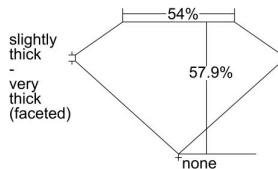

GIA®

FACSIMILE

GIA REPORT 5483311139

Verify this report at GIA.edu

GIA NATURAL DIAMOND DOSSIER®

January 09, 2024
GIA Report Number 5483311139
Shape and Cutting Style ..... Heart Brilliant
Measurements ..... 4.37 x 5.11 x 2.96 mm

GRADING RESULTS

Carat Weight ..... 0.40 carat
Color Grade ..... F
Clarity Grade VVS1

ADDITIONAL GRADING INFORMATION

Polish ..... Very Good
Symmetry ..... Very Good
Fluorescence ..... Medium Blue
Clarity Characteristics ..... Feather
Inscription(s): GIA 5483311139

PROPORTIONS

Profile not to actual proportions

GRADING SCALES

GIA COLOR SCALE		GIA CLARITY SCALE			
COLORLESS	D	VERY VERY SLIGHTLY INCLUDED	FLAWLESS		
	E		INTERNALLY FLAWLESS		
	F	VERY SLIGHTLY INCLUDED	VVS₁		
	G		VVS₂		
	H		VS₁		
	NEAR COLORLESS	I	SLIGHTLY INCLUDED	VS₂	
		J		SI₁	
		FAINT	K	INCLUDED	SI₂
			L		I₁
			M		I₂
VERY LIGHT	N		INCLUDED	I₃	
	O				
	P				
	Q				
	LIGHT		R		
		S			
		T			
U					
V					
W					
X					
Y					
Z