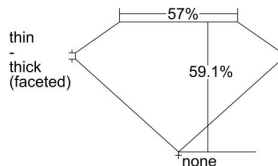

GIA®

FACSIMILE

GIA REPORT 5483276753

Verify this report at GIA.edu

GIA NATURAL DIAMOND DOSSIER®

January 10, 2024
GIA Report Number 5483276753
Shape and Cutting Style ..... Heart Brilliant
Measurements ..... 4.88 x 5.69 x 3.36 mm

GRADING RESULTS

Carat Weight ..... 0.56 carat
Color Grade ..... D
Clarity Grade VS1

ADDITIONAL GRADING INFORMATION

Polish ..... Excellent
Symmetry ..... Excellent
Fluorescence ..... Faint
Clarity Characteristics..... Crystal, Needle, Pinpoint
Inscription(s): GIA 5483276753

PROPORTIONS

Profile not to actual proportions

GRADING SCALES

GIA COLOR SCALE		GIA CLARITY SCALE			
COLORLESS	D	VERY VERY SLIGHTLY INCLUDED	FLAWLESS		
	E		INTERNALLY FLAWLESS		
	F	VERY SLIGHTLY INCLUDED	VS₁		
	G		VS₂		
	H		VS₁		
	NEAR COLORLESS	I	SLIGHTLY INCLUDED	VS₂	
		J		SI₁	
		FAINT	K	INCLUDED	SI₂
			L		I₁
			M		I₂
VERT LIGHT	N	LIGHT	I₃		
	O				
	P				
	Q				
	R				
	S				
	T