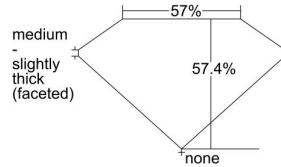

GIA®

FACSIMILE

GIA REPORT 5483167285

Verify this report at GIA.edu

GIA NATURAL DIAMOND DOSSIER®

December 13, 2023
GIA Report Number **5483167285**
Shape and Cutting Style ..... **Heart Brilliant**
Measurements ..... **5.36 x 5.90 x 3.39 mm**

GRADING RESULTS

Carat Weight ..... **0.61 carat**
Color Grade ..... **K**
Clarity Grade **VVS1**

ADDITIONAL GRADING INFORMATION

Polish ..... **Excellent**
Symmetry ..... **Excellent**
Fluorescence ..... **None**
Clarity Characteristics ..... **Feather**
Inscription(s): **GIA 5483167285**

PROPORTIONS

Profile not to actual proportions

GRADING SCALES

GIA COLOR SCALE		GIA CLARITY SCALE			
COLORLESS	D	VERY VERY SLIGHTLY INCLUDED	FLAWLESS		
	E		INTERNALLY FLAWLESS		
	F	VERY SLIGHTLY INCLUDED	VVS₁		
	G		VVS₂		
	H		VS₁		
	NEAR COLORLESS	I	SLIGHTLY INCLUDED	VS₂	
		J		SI₁	
		FAINT	K	INCLUDED	SI₂
			L		I₁
			M		I₂
VERT LIGHT			N	INCLUDED	I₃
			O		
			P		
	Q				
LIGHT	R				
	S				
	T				
	U				
	V				
	Z