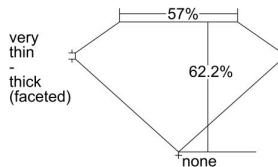

GIA®

FACSIMILE

GIA REPORT 5476964391

Verify this report at GIA.edu

GIA NATURAL DIAMOND DOSSIER®

November 27, 2023
GIA Report Number 5476964391
Shape and Cutting Style ..... Pear Brilliant
Measurements ..... 8.27 x 5.12 x 3.18 mm

GRADING RESULTS

Carat Weight ..... 0.80 carat
Color Grade ..... K
Clarity Grade VS2

ADDITIONAL GRADING INFORMATION

Polish ..... Very Good
Symmetry ..... Very Good
Fluorescence ..... Medium Blue
Clarity Characteristics ..... Twinning Wisp
Inscription(s): GIA 5476964391

PROPORTIONS

Profile not to actual proportions

GRADING SCALES

GIA COLOR SCALE		GIA CLARITY SCALE			
COLORLESS	D	VERY VERY SLIGHTLY INCLUDED	FLAWLESS		
	E		INTERNALLY FLAWLESS		
	F	VERY SLIGHTLY INCLUDED	VVS₁		
	G		VVS₂		
	H		VS₁		
	NEAR COLORLESS	I	SLIGHTLY INCLUDED	VS₂	
		J		SI₁	
		FAINT	K	INCLUDED	SI₂
			L		I₁
			M		I₂
VERT LIGHT	N	LIGHT	I₃		
	O				
	P				
	Q				
	R				
	S				
LIGHT	T				
	U				
	V				
	W				
	X				
Y					
Z