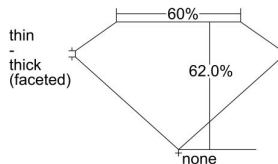

GIA®

FACSIMILE

GIA REPORT 5476694498

Verify this report at GIA.edu

GIA NATURAL DIAMOND DOSSIER®

September 29, 2023
GIA Report Number 5476694498
Shape and Cutting Style ..... Marquise Brilliant
Measurements ..... 8.70 x 4.48 x 2.78 mm

GRADING RESULTS

Carat Weight ..... 0.60 carat
Color Grade ..... F
Clarity Grade VS1

ADDITIONAL GRADING INFORMATION

Polish ..... Excellent
Symmetry ..... Very Good
Fluorescence ..... None
Clarity Characteristics ..... Crystal, Cloud, Pinpoint
Inspection(s): GIA 5476694498

PROPORTIONS

Profile not to actual proportions

GRADING SCALES

GIA COLOR SCALE		GIA CLARITY SCALE			
COLORLESS	D	VERY VERY SLIGHTLY INCLUDED	FLAWLESS		
	E		INTERNALLY FLAWLESS		
	F	VERY SLIGHTLY INCLUDED	VVS₁		
	G		VVS₂		
	H		VS₁		
	NEAR COLORLESS	I	SLIGHTLY INCLUDED	VS₂	
		J		SI₁	
		FAINT	K	INCLUDED	SI₂
			L		I₁
			M		I₂
VERT LIGHT	N	INCLUDED	I₃		
	O				
	P				
	Q				
	R				
LIGHT	S				
	T				
	U				
	V				
	W				
X					
Y					
Z