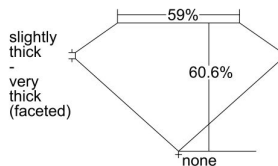

GIA®

FACSIMILE

GIA REPORT 5476645348

Verify this report at GIA.edu

GIA NATURAL DIAMOND DOSSIER®

September 25, 2023
GIA Report Number 5476645348
Shape and Cutting Style ..... Heart Brilliant
Measurements ..... 4.17 x 5.08 x 3.08 mm

GRADING RESULTS

Carat Weight ..... 0.41 carat
Color Grade ..... J
Clarity Grade ..... Internally Flawless

ADDITIONAL GRADING INFORMATION

Polish ..... Excellent
Symmetry ..... Good
Fluorescence ..... Faint
Clarity Characteristics ..... Minor Details of Polish
Inspection(s): GIA 5476645348

PROPORTIONS

Profile not to actual proportions

GRADING SCALES

GIA COLOR SCALE		GIA CLARITY SCALE		
COLORLESS	D	VERY VERY SLIGHTLY INCLUDED	FLAWLESS	
	E		INTERNALLY FLAWLESS	
	F		VVS₁	
	NEAR COLORLESS	G	VERY SLIGHTLY INCLUDED	VVS₂
		H		VS₁
		I	SLIGHTLY INCLUDED	VS₂
		J		SI₁
		K		SI₂
	FAINT	L	INCLUDED	I₁
		M		I₂
N		I₃		
VERT LIGHT		O		
		P		
		Q		
		R		
	S			
	T			
LIGHT	U			
	V			
	W			
	X			
	Y			
	Z