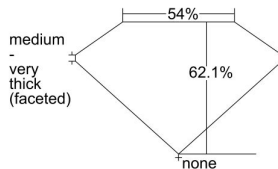

GIA®

FACSIMILE

GIA REPORT 5473960909

Verify this report at GIA.edu

GIA NATURAL DIAMOND DOSSIER®

November 01, 2023
GIA Report Number 5473960909
Shape and Cutting Style ..... Heart Brilliant
Measurements ..... 3.82 x 4.65 x 2.89 mm

GRADING RESULTS

Carat Weight ..... 0.30 carat
Color Grade ..... H
Clarity Grade VS1

ADDITIONAL GRADING INFORMATION

Polish ..... Very Good
Symmetry ..... Good
Fluorescence ..... None
Clarity Characteristics..... Crystal, Feather, Cloud, Pinpoint
Inscription(s): GIA 5473960909

PROPORTIONS

Profile not to actual proportions

GRADING SCALES

GIA COLOR SCALE		GIA CLARITY SCALE			
COLORLESS	D	VERY VERY SLIGHTLY INCLUDED	FLAWLESS		
	E		INTERNALLY FLAWLESS		
	F	VERY SLIGHTLY INCLUDED	VVS₁		
	G		VVS₂		
	H		VS₁		
	NEAR COLORLESS	I	SLIGHTLY INCLUDED	VS₂	
		J		SI₁	
		FAINT	K	INCLUDED	SI₂
			L		I₁
			M		I₂
VERT LIGHT	N	INCLUDED	I₃		
	O				
	P				
	Q				
	R				
LIGHT	S				
	T				
	U				
	V				
	W				
X					
Y					
Z