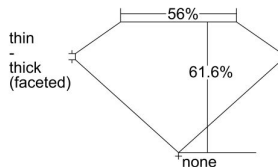

GIA®

FACSIMILE

GIA REPORT 5473187968

Verify this report at GIA.edu

GIA NATURAL DIAMOND DOSSIER®

July 26, 2023
GIA Report Number 5473187968
Shape and Cutting Style ..... Heart Brilliant
Measurements ..... 5.49 x 6.69 x 4.12 mm

GRADING RESULTS

Carat Weight ..... 0.90 carat
Color Grade I
Clarity Grade ..... Internally Flawless

ADDITIONAL GRADING INFORMATION

Polish ..... Excellent
Symmetry ..... Very Good
Fluorescence ..... Faint
Clarity Characteristics ..... Minor Details of Polish
Inscription(s): GIA 5473187968

PROPORTIONS

Profile not to actual proportions

GRADING SCALES

GIA COLOR SCALE		GIA CLARITY SCALE			
COLORLESS	D	VERY VERY SLIGHTLY INCLUDED	FLAWLESS		
	E		INTERNALLY FLAWLESS		
	F	VERY SLIGHTLY INCLUDED	VVS₁		
	G		VVS₂		
	H		VS₁		
	NEAR COLORLESS	I	SLIGHTLY INCLUDED	VS₂	
		J		SI₁	
		FAINT	K	INCLUDED	SI₂
			L		I₁
			M		I₂
VERT LIGHT	N		INCLUDED	I₃	
	O				
	P				
LIGHT	Q				
	R				
	S				
	T				
	U				
	V				
	W				
	X				
	Y				
	Z