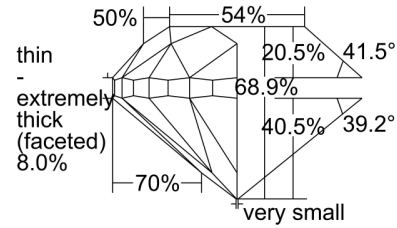

GIA NATURAL DIAMOND GRADING REPORT

March 22, 2022

GIA Report Number 5426727701

Shape and Cutting Style Round Brilliant

Measurements 5.89 - 6.03 x 4.11 mm

GRADING RESULTS

Carat Weight 1.00 carat

Color Grade G

Clarity Grade SI1

Cut Grade Fair

ADDITIONAL GRADING INFORMATION

Polish Very Good

Symmetry Fair

Fluorescence None

Inscription(s): GIA 5426727701

Comments: Clouds are not shown. Pinpoints are not shown.

PROPORTIONS

Profile to actual proportions

CLARITY CHARACTERISTICS

KEY TO SYMBOLS*

-  Indented Natural  Extra Facet
-  Crystal
-  Needle
-  Natural

* Red symbols denote internal characteristics (inclusions). Green or black symbols denote external characteristics (blemishes). Diagram is an approximate representation of the diamond, and symbols shown indicate type, position, and approximate size of clarity characteristics. All clarity characteristics may not be shown. Details of finish are not shown.