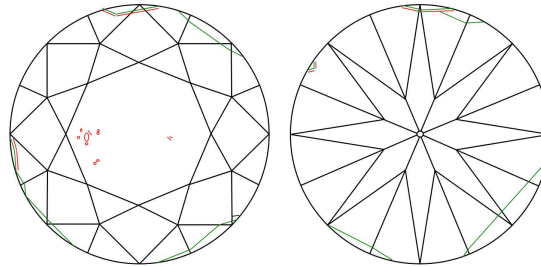

GIA NATURAL DIAMOND GRADING REPORT

March 22, 2022

GIA Report Number 5426727701

Shape and Cutting Style Round Brilliant

Measurements 5.89 - 6.03 x 4.11 mm

GRADING RESULTS

Carat Weight 1.00 carat

Color Grade G

Clarity Grade SI1

Cut Grade Fair

ADDITIONAL GRADING INFORMATION

Polish Very Good

Symmetry Fair

Fluorescence None

Inscription(s): GIA 5426727701

Comments: Clouds are not shown. Pinpoints are not shown.

PROPORTIONS

Profile to actual proportions

CLARITY CHARACTERISTICS

KEY TO SYMBOLS*

-  Indented Natural  Extra Facet
-  Crystal
-  Needle
-  Natural

* Red symbols denote internal characteristics (inclusions). Green or black symbols denote external characteristics (blemishes). Diagram is an approximate representation of the diamond, and symbols shown indicate type, position, and approximate size of clarity characteristics. All clarity characteristics may not be shown. Details of finish are not shown.