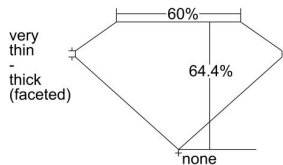

GIA®

FACSIMILE

GIA REPORT 5423873246

Verify this report at GIA.edu

GIA NATURAL DIAMOND DOSSIER®

March 31, 2022
GIA Report Number 5423873246
Shape and Cutting Style ..... Pear Brilliant
Measurements ..... 7.46 x 4.90 x 3.16 mm

GRADING RESULTS

Carat Weight ..... 0.70 carat
Color Grade ..... G
Clarity Grade VS2

ADDITIONAL GRADING INFORMATION

Polish ..... Excellent
Symmetry ..... Very Good
Fluorescence ..... Strong Blue
Clarity Characteristics..... Crystal, Indented Natural
Inscription(s): GIA 5423873246

PROPORTIONS

Profile not to actual proportions

GRADING SCALES

GIA COLOR SCALE		GIA CLARITY SCALE		
COLORLESS	D	VERY VERY SLIGHTLY INCLUDED	FLAWLESS	
	E		INTERNALLY FLAWLESS	
	F		VVS₁	
	G		VVS₂	
	NEAR COLORLESS	H	VERY SLIGHTLY INCLUDED	VS₁
		I		VS₂
		J	SLIGHTLY INCLUDED	S₁
		K		S₂
	FAINT	L	INCLUDED	I₁
		M		I₂
N		I₃		
VERT LIGHT		O	LIGHT	
		P		
		Q		
	R			
	S			
	T			
LIGHT	U			
	V			
	W			
	X			
Y				
Z