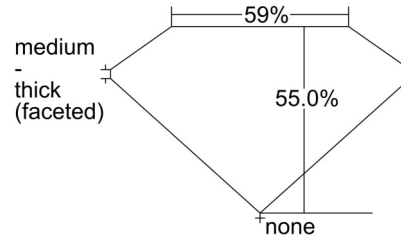

GIA NATURAL DIAMOND GRADING REPORT

October 15, 2024
 GIA Report Number 5234379756
 Shape and Cutting Style Heart Brilliant
 Measurements 11.00 x 12.08 x 6.64 mm

GRADING RESULTS

Carat Weight 5.02 carat
 Color Grade D
 Clarity Grade Flawless

ADDITIONAL GRADING INFORMATION

Polish Excellent
 Symmetry Excellent
 Fluorescence Faint
 Inscription(s): GIA 5234379756

PROPORTIONS

Profile not to actual proportions

CLARITY CHARACTERISTICS

GRADING SCALES

GIA COLOR SCALE		GIA CLARITY SCALE		
COLOURLESS	D	VERY VERY SLIGHTLY INCLUDED	FLAWLESS	
	E		FLAWLESS	
	F		FLAWLESS	
NEAR COLOURLESS	G		VERY SLIGHTLY INCLUDED	INTERNALLY FLAWLESS
	H			VVS ₁
	I			VVS ₂
	J			VVS ₂
FANT	K		SLIGHTLY INCLUDED	VS ₁
	L			VS ₂
	M			VS ₂
VERY LIGHT	N	INCLUDED	SI ₁	
	O		SI ₂	
	P		I ₁	
	Q		I ₂	
	R		I ₃	
LIGHT	S			
	T			
	U			
	V			
	W			
	X			
	Y			
	Z			